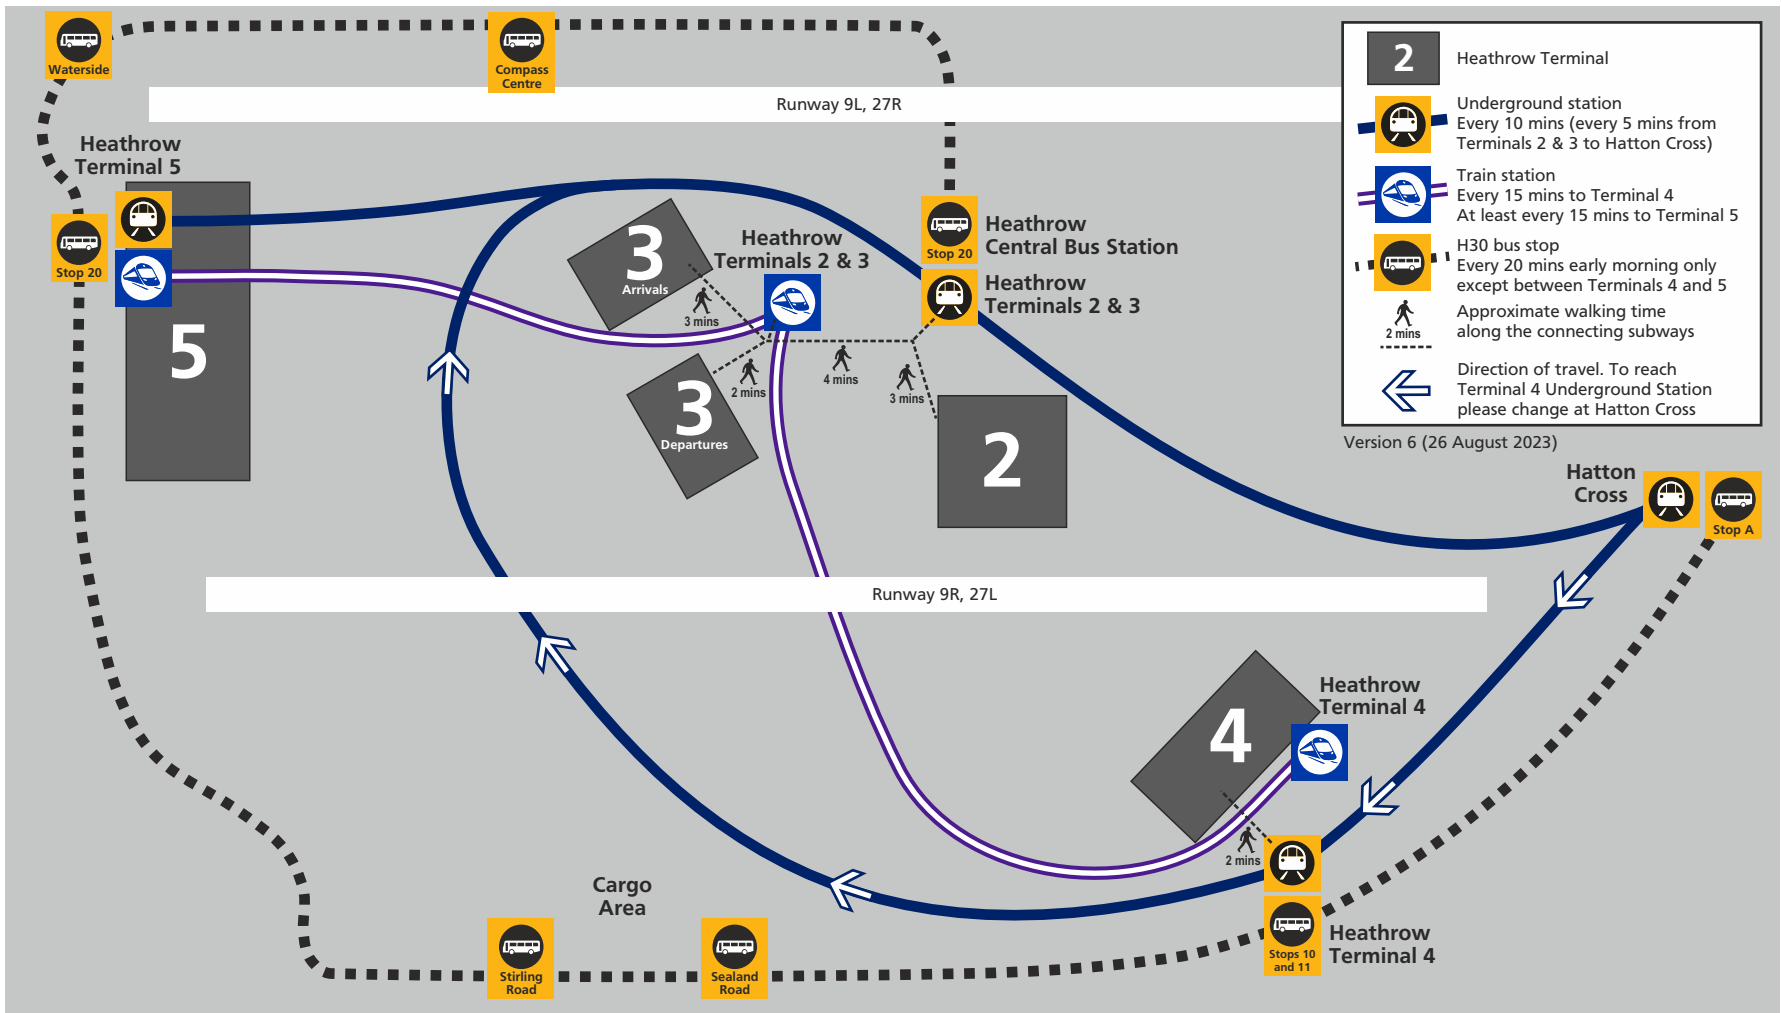

# Free Travel

Free\* travel is available between any of the stations and bus stops shown on this diagram.

\*Oyster or contactless is required to activate ticket gates at stations.

Alternatively, if using the trains between terminals, you can collect a free train transfer ticket at train stations. They are not valid for travel on the Underground.

Oyster, contactless or train transfer tickets are not required for free travel on the H30.

The free H30 bus runs every 20 minutes between Terminal 4 and Terminal 5 via the Cargo Area from early in the morning until late at night. The H30 bus also serves Hatton Cross, Waterside, Compass Centre and Central Bus Station early in the morning.

Trains Elizabeth line / Heathrow Express		Mon - Fri		Saturday		Sunday	
From	to	First	Last	First	Last	First	Last
Terminals 2 & 3	Terminal 4	05:06	23:52	05:07	23:52	05:51	23:27
Terminals 2 & 3	Terminal 5	05:00	23:43	05:01	23:43	05:16	23:46
Terminal 4	Terminals 2 & 3	05:30	23:47	05:30	23:47	06:03	23:47
Terminal 4	Terminal 5	Change at Terminals 2 & 3					
Terminal 5	Terminals 2 & 3	05:12	00:07	05:12	00:07	05:27	00:07
Terminal 5	Terminal 4	Change at Terminals 2 & 3					